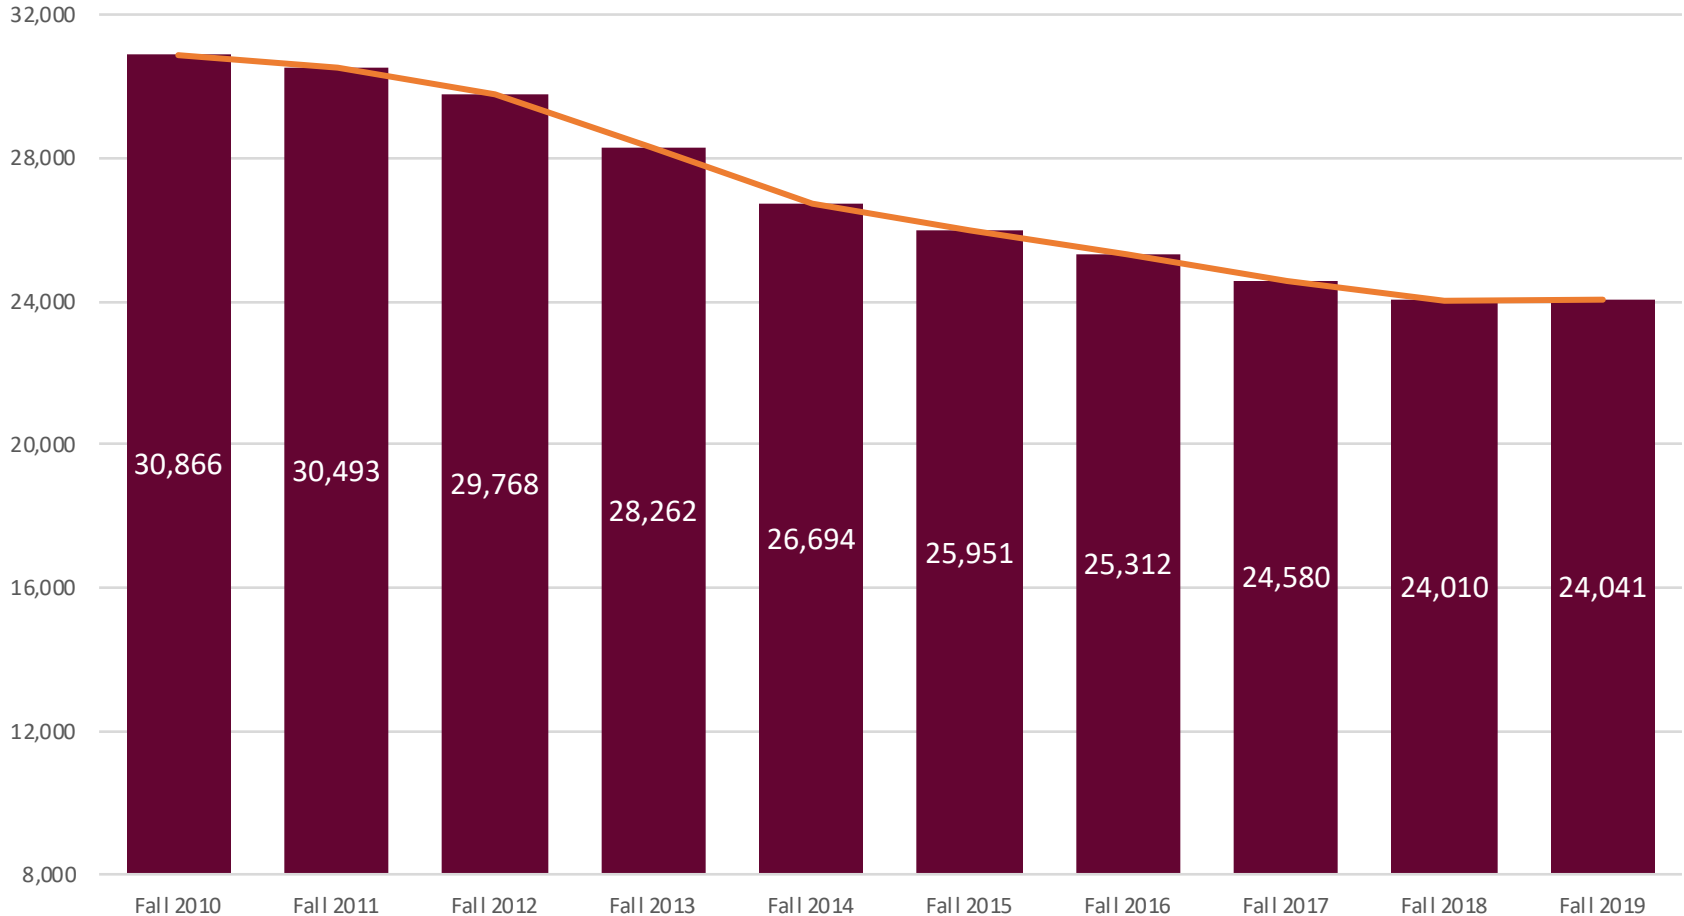

The NMSU System Enrollment has Stabilized

NMSU-System Fall Census Unduplicated Student Headcount

BE BOLD. Shape the Future.

Data Sources: Integrated Postsecondary Education Data System
<https://nces.ed.gov/ipeds/> and NMSU Data Warehouse.
NMSU Office of Institutional Analysis