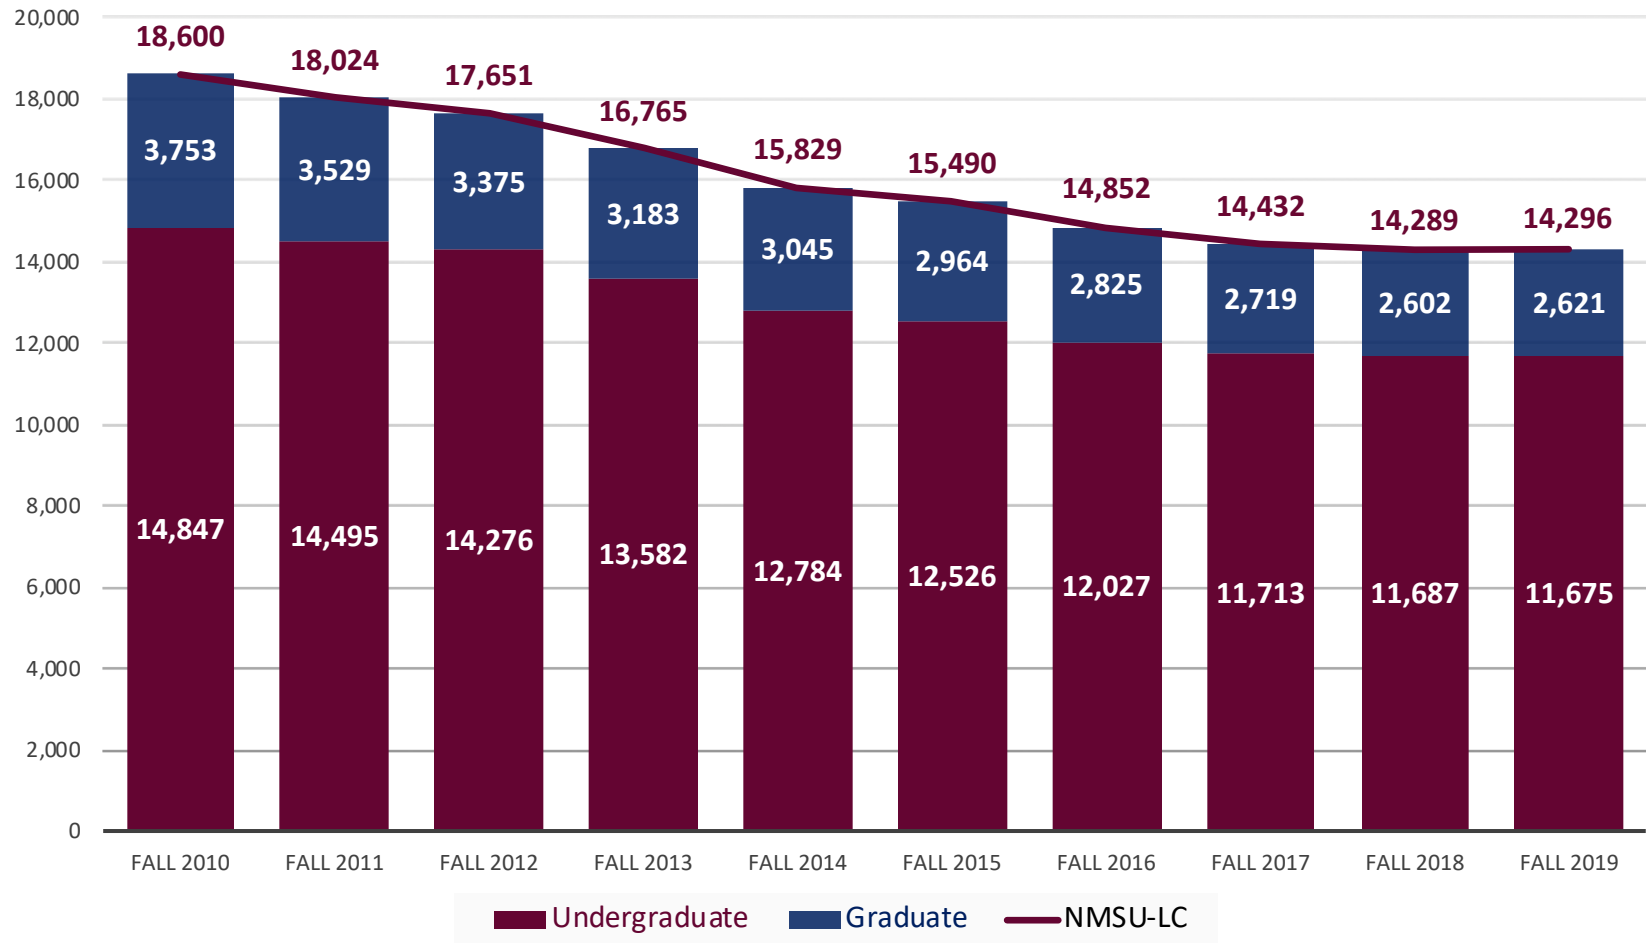

NMSU's Main Campus Enrollment has Stabilized

NMSU-Las Cruces Fall Census Student Headcount

BE BOLD. Shape the Future.

Data Sources: Integrated Postsecondary Education Data System <https://nces.ed.gov/ipeds/> and NMSU Data Warehouse.
NMSU Office of Institutional Analysis