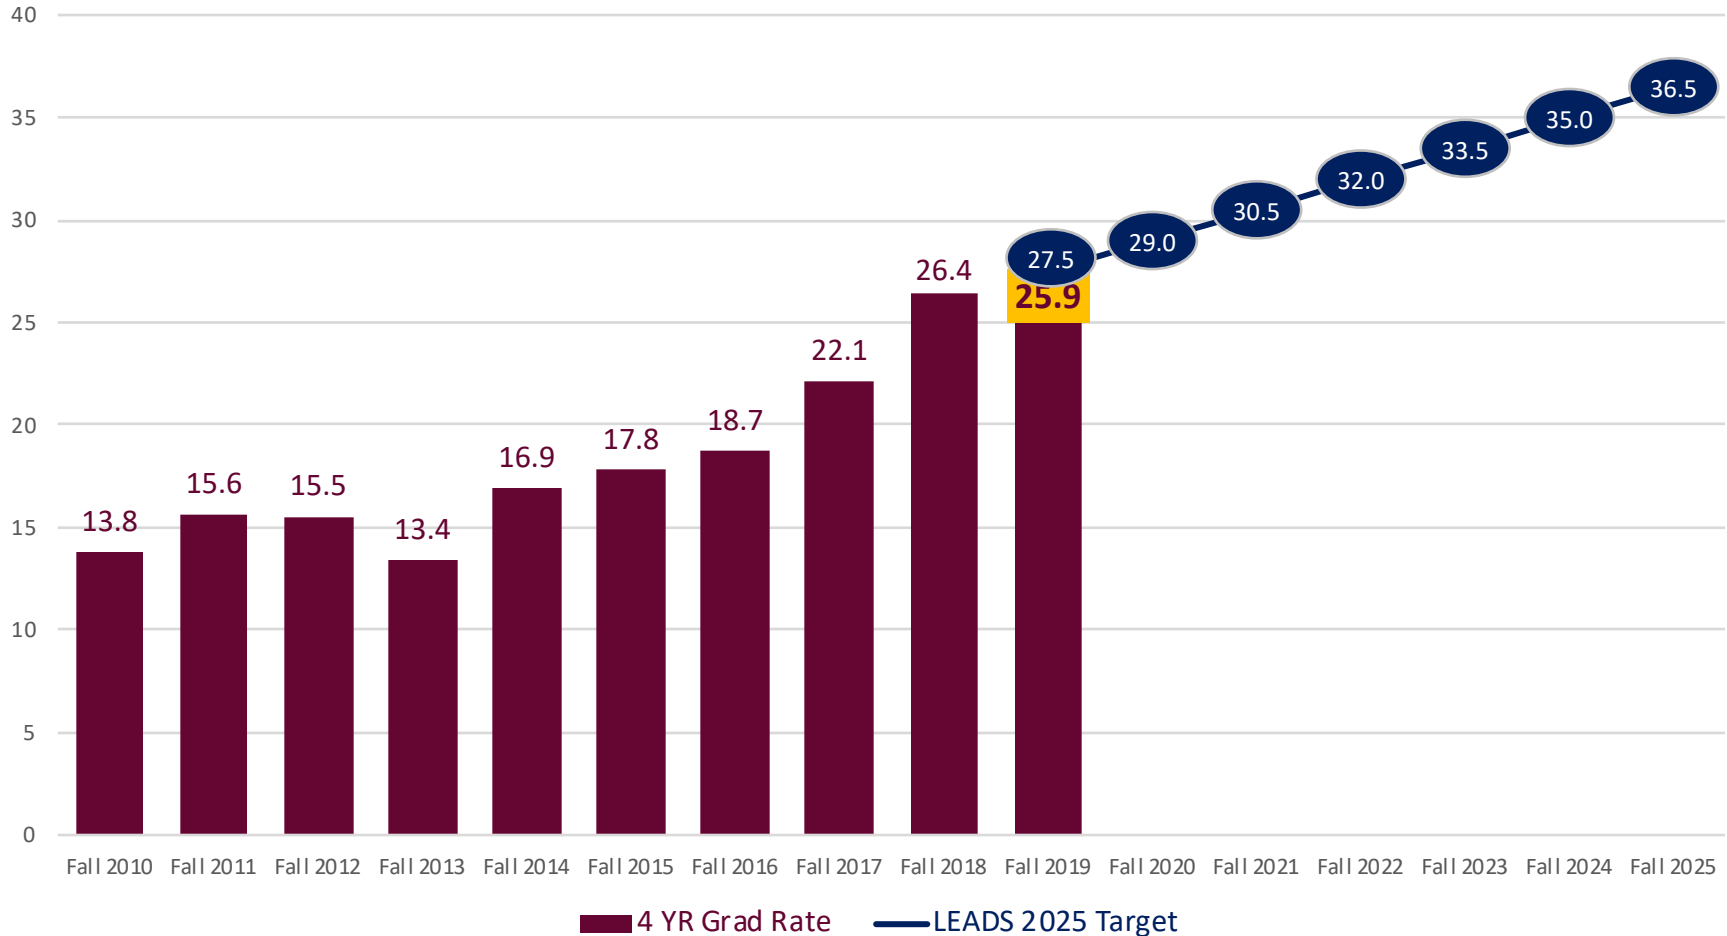

# 4 Year Graduation Rate Below Target, But Stable

## 4 Year Graduation Rate

**BE BOLD. Shape the Future.**

NOTE: NMSU includes students requiring developmental coursework.  
Data Sources: Integrated Postsecondary Education Data System <https://nces.ed.gov/ipeds/> and NMSU Data Warehouse.  
NMSU Office of Institutional Analysis. Reporting year shown.